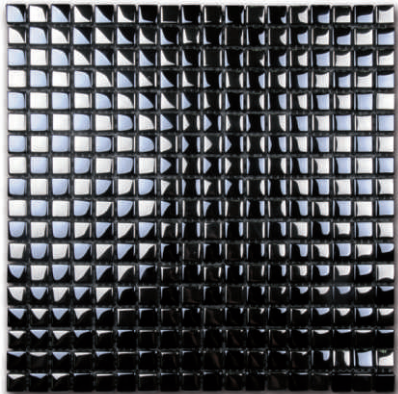

GLASS MOSAIC 8 mm No. 9

A-MGL08-XX-009

←→
300 x 300 x 8

x 11 (~1 m²)

GLASS MOSAIC 8 mm No. 12

A-MGL08-XX-012

←→
300 x 300 x 8

x 11 (~1 m²)